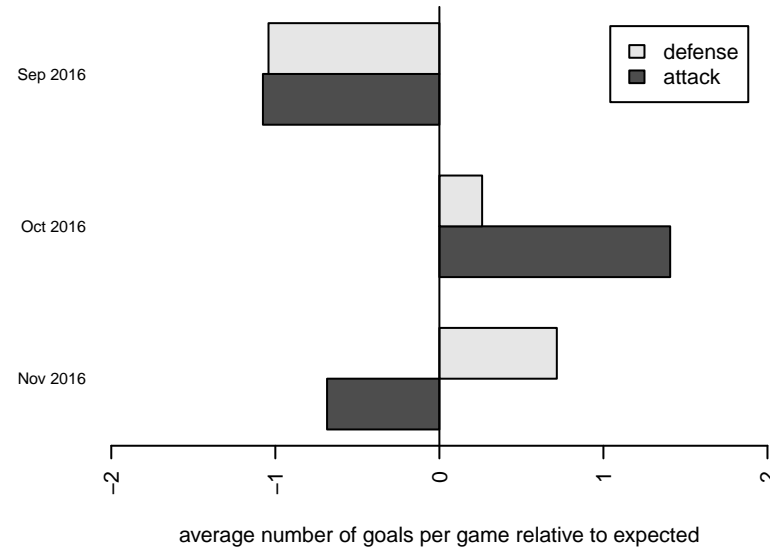

**attack and defense variance (black dot)
relative to other teams
and top 10 in region**

**attack and defense rating
relative to others at age
and all opponents in last 13 months**

Performance relative to 13 month average

Performance relative to 13 month average

date	home		away		venue	pred.home	pred.away
2016-11-19	Westside Timbers Copa TS B04	3	GPYSC Annihilators Blue B04	1	2016 OYS Founders Cup B04	2.98	1.34
2016-11-13	GPYSC Annihilators Blue B04	4	Oregon Trail SC Strikers B04	1	2016 OYS Founders Cup B04	3.69	1.93
2016-11-06	NEU Black B04	0	GPYSC Annihilators Blue B04	1	2016 OYS Founders Cup B04	1.63	1.75
2016-11-05	Westside Timbers Samba B04	2	GPYSC Annihilators Blue B04	1	2016 OYS Founders Cup B04	2.32	2.96
2016-10-23	GPYSC Annihilators Blue B04	4	BUSC Blaze B02	6	2016 SOCL Cascade U15	1.35	7.60
2016-10-22	GPYSC Annihilators Blue B04	5	RVSC Timbers White B04	0	2016 SOCL Cascade U15	2.75	2.08
2016-10-09	GPYSC Annihilators Blue B04	4	RVSC Timbers White B04	1	2016 SOCL Cascade U15	2.75	2.08
2016-10-08	BUSC Blaze B02	9	GPYSC Annihilators Blue B04	3	2016 SOCL Cascade U15	7.60	1.35
2016-10-02	RVSC Timbers White B03	8	GPYSC Annihilators Blue B04	0	2016 SOCL Cascade U15	5.93	0.77
2016-09-24	BUSC Blaze B02	8	GPYSC Annihilators Blue B04	1	2016 SOCL Cascade U15	7.60	1.35
2016-09-18	RVSC Timbers White B04	2	GPYSC Annihilators Blue B04	1	2016 SOCL Cascade U15	2.08	2.75
2016-09-17	GPYSC Annihilators Blue B04	0	Table Rock SC Gunners B02	2	2016 SOCL Cascade U15	1.43	2.22
2016-09-10	GPYSC Annihilators Blue B04	0	RVSC Timbers White B03	10	2016 SOCL Cascade U15	0.77	5.93