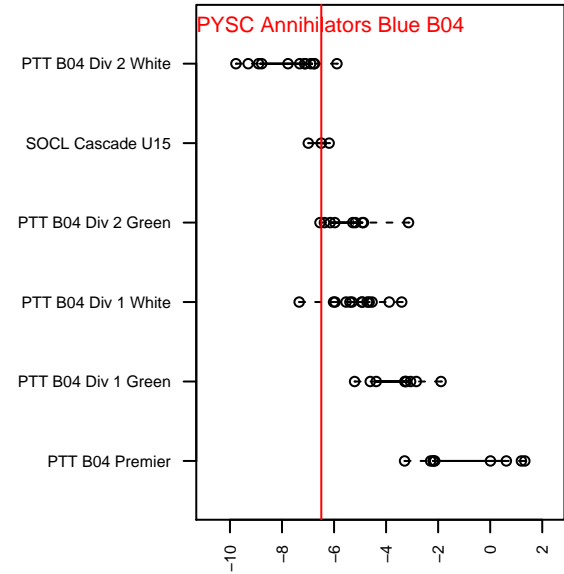

GPYSC Annihilators Blue B04

Grants Pass Youth Soccer Club
Grants Pass, OR
B04 total strength=642
attack=0.83 defense=0.4
fall league = SOCL Cascade U15

alt names used:
GPYSC 04B Blue

Venues played:
2016 SOCL Cascade U15
2016 OYS Founders Cup B04

**attack and defense variance (black dot)
relative to other teams
and top 10 in region**

**attack and defense rating
relative to others at age
and all opponents in last 13 months**

Performance relative to 13 month average